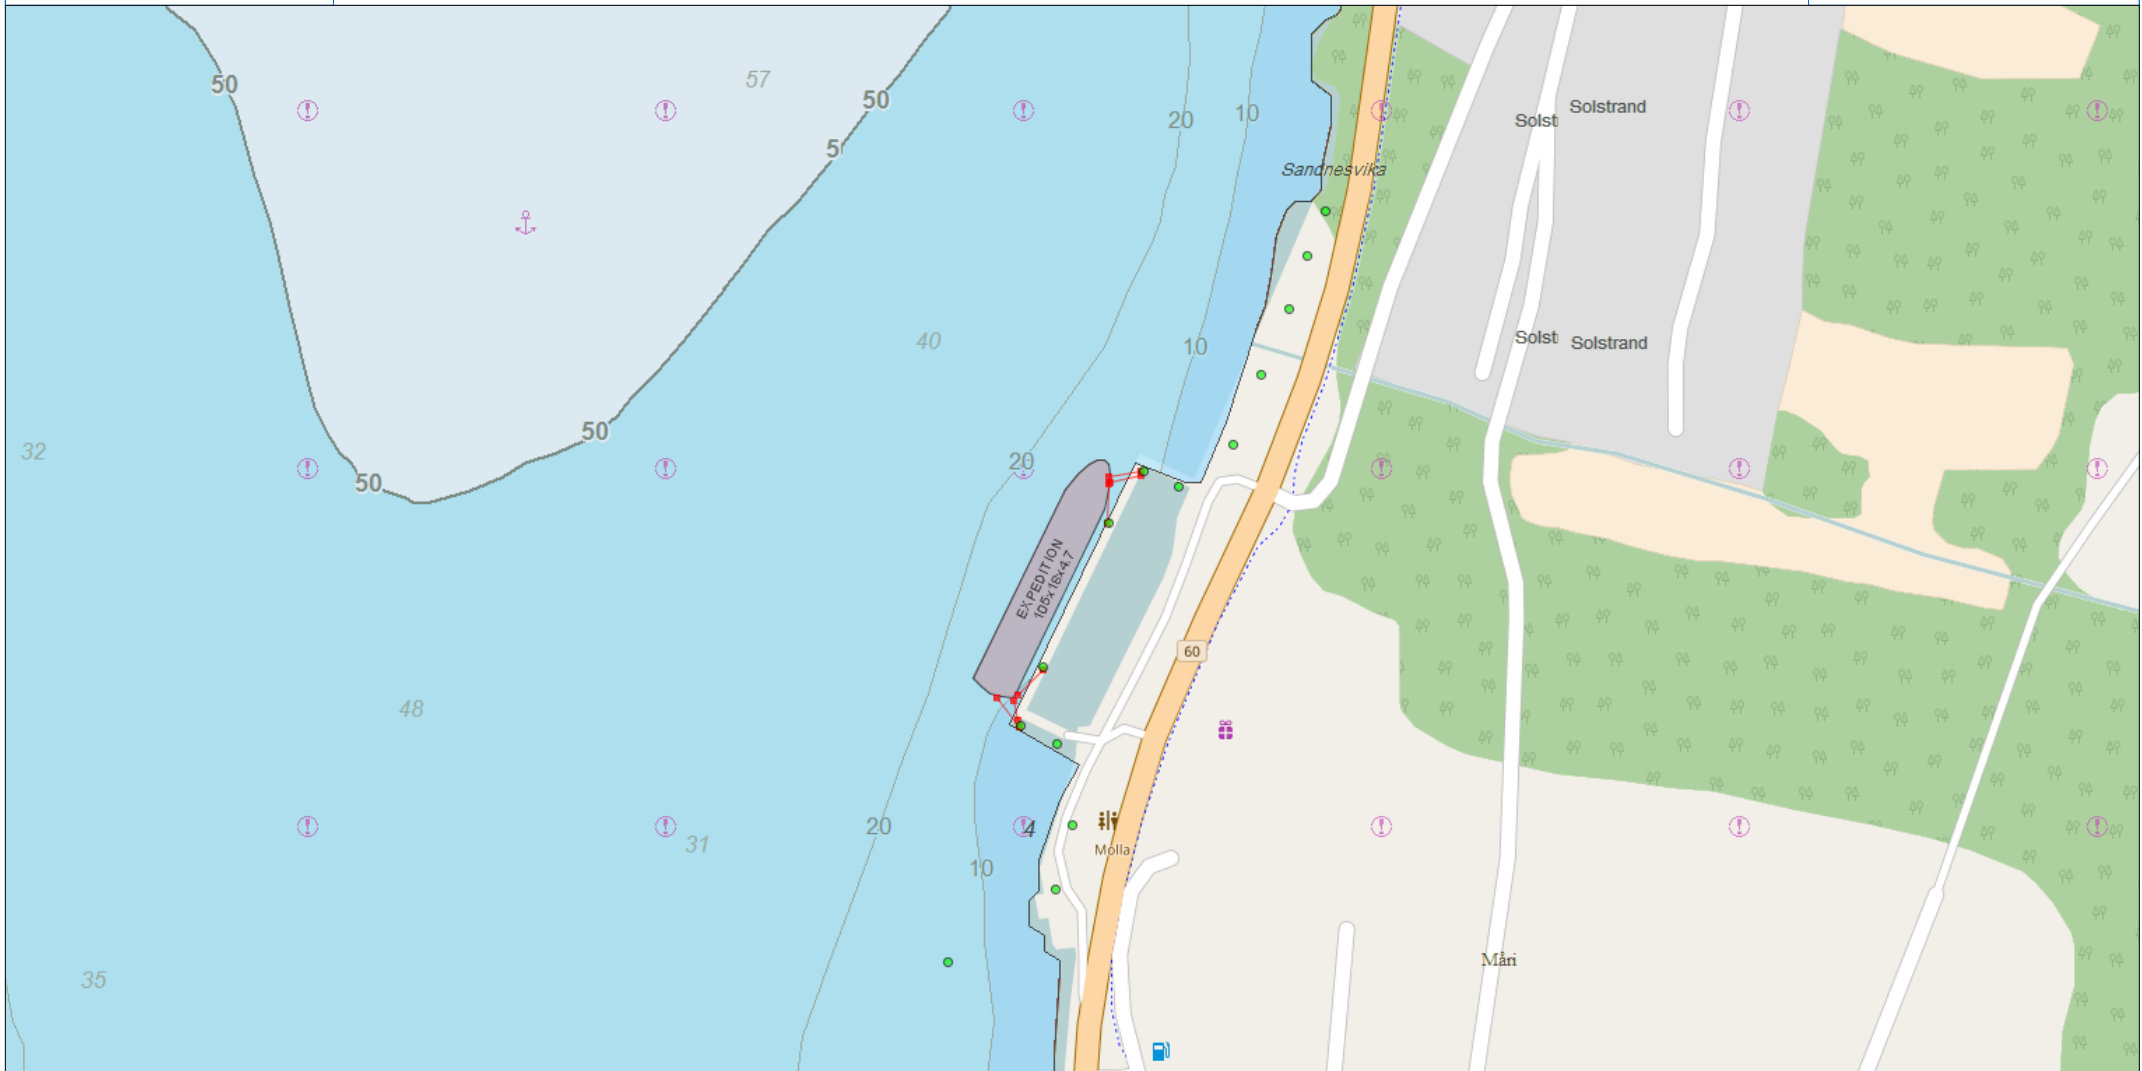

# Mooringplan

<span style="color: green;">●</span> Bollard <span style="color: blue;">●</span> Bollard 100t <span style="color: cyan;">●</span> Bollard 50t			
Vessel	Bay	ETA	ETD
EXPEDITION	Olden cruisekai	13.05.2018 11:00:00	13.05.2018 18:00:00