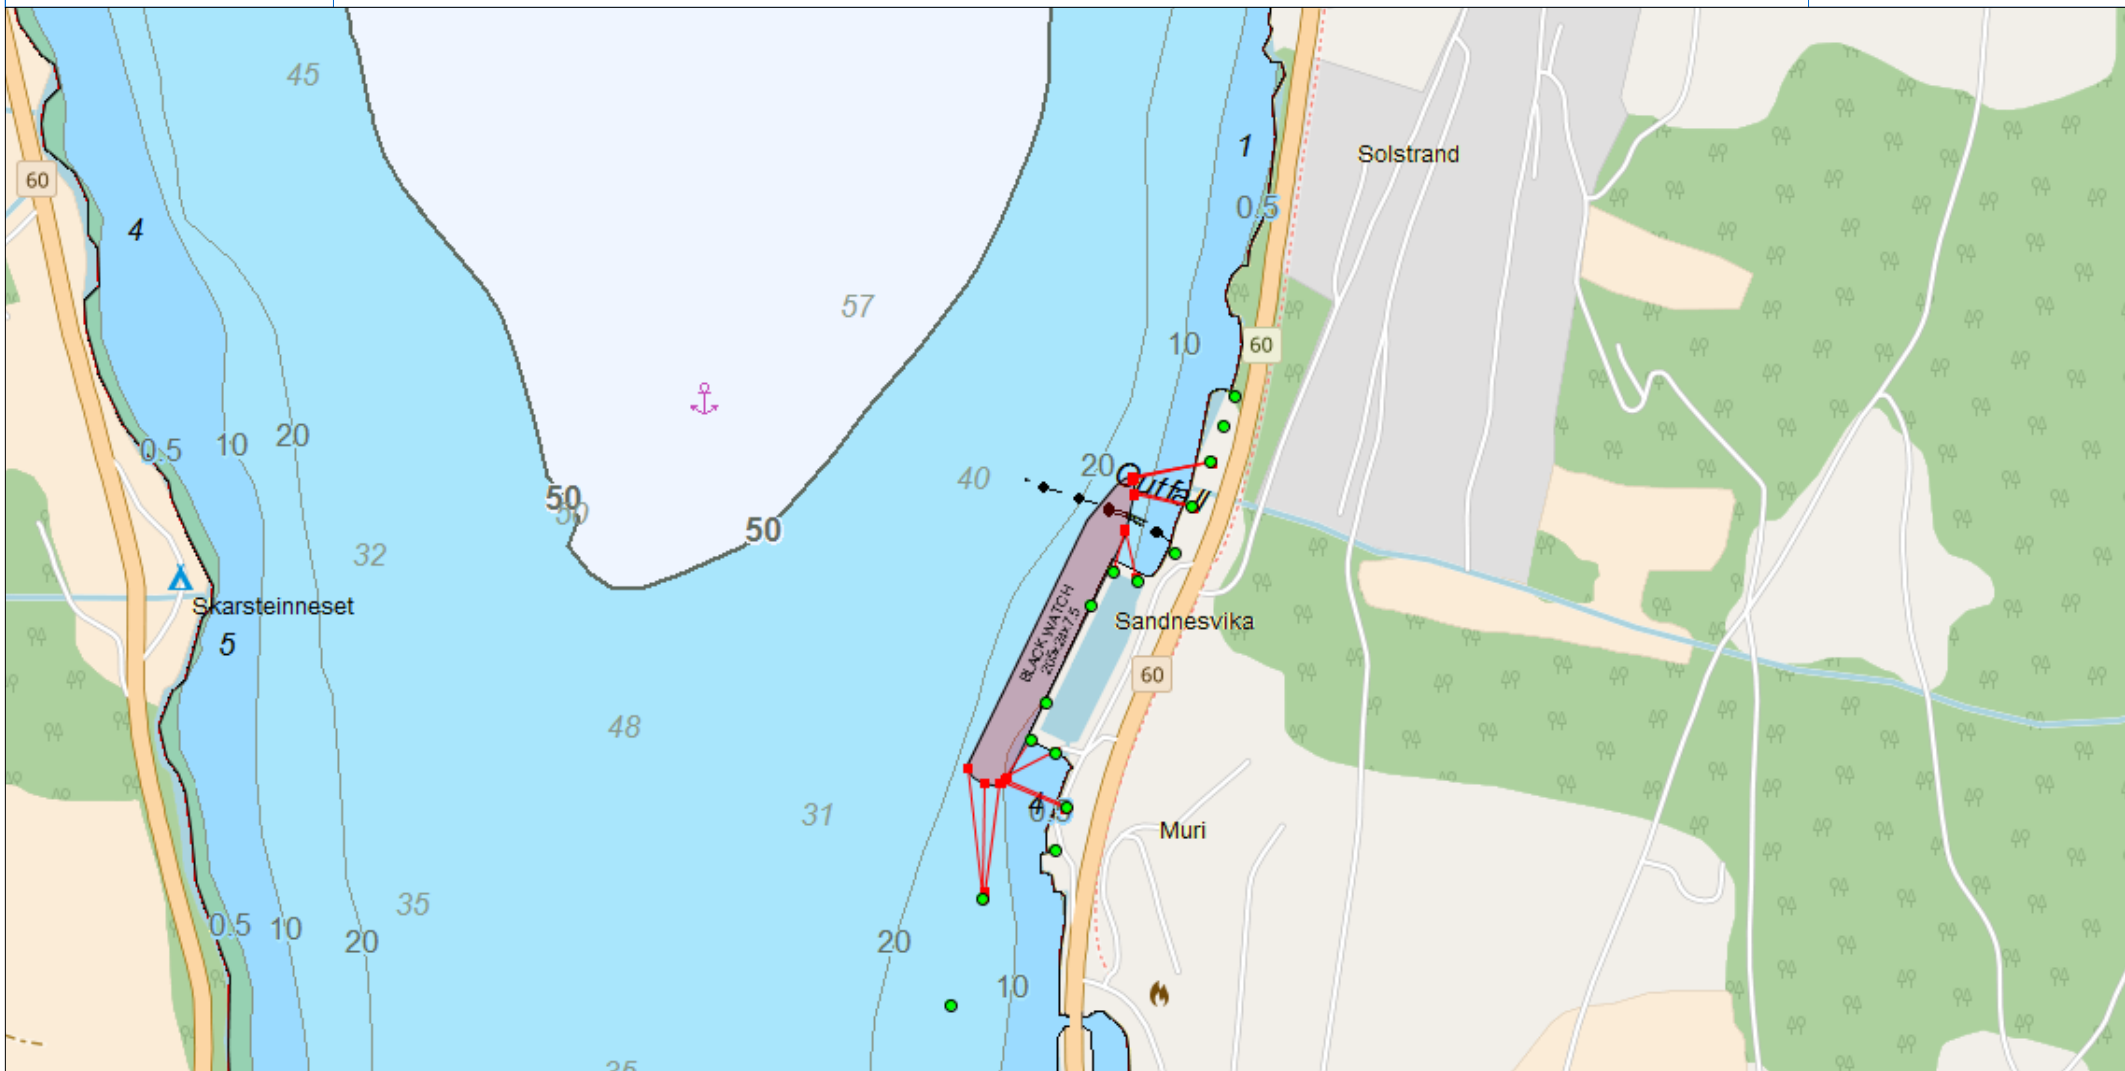

Mooringplan

● Bollard ● Bollard 100t ● Bollard 50t — Mooring line			
Vessel	Bay	ETA	ETD
BLACK WATCH	Olden cruisekai	08.06.2018 09:00:00	08.06.2018 17:00:00