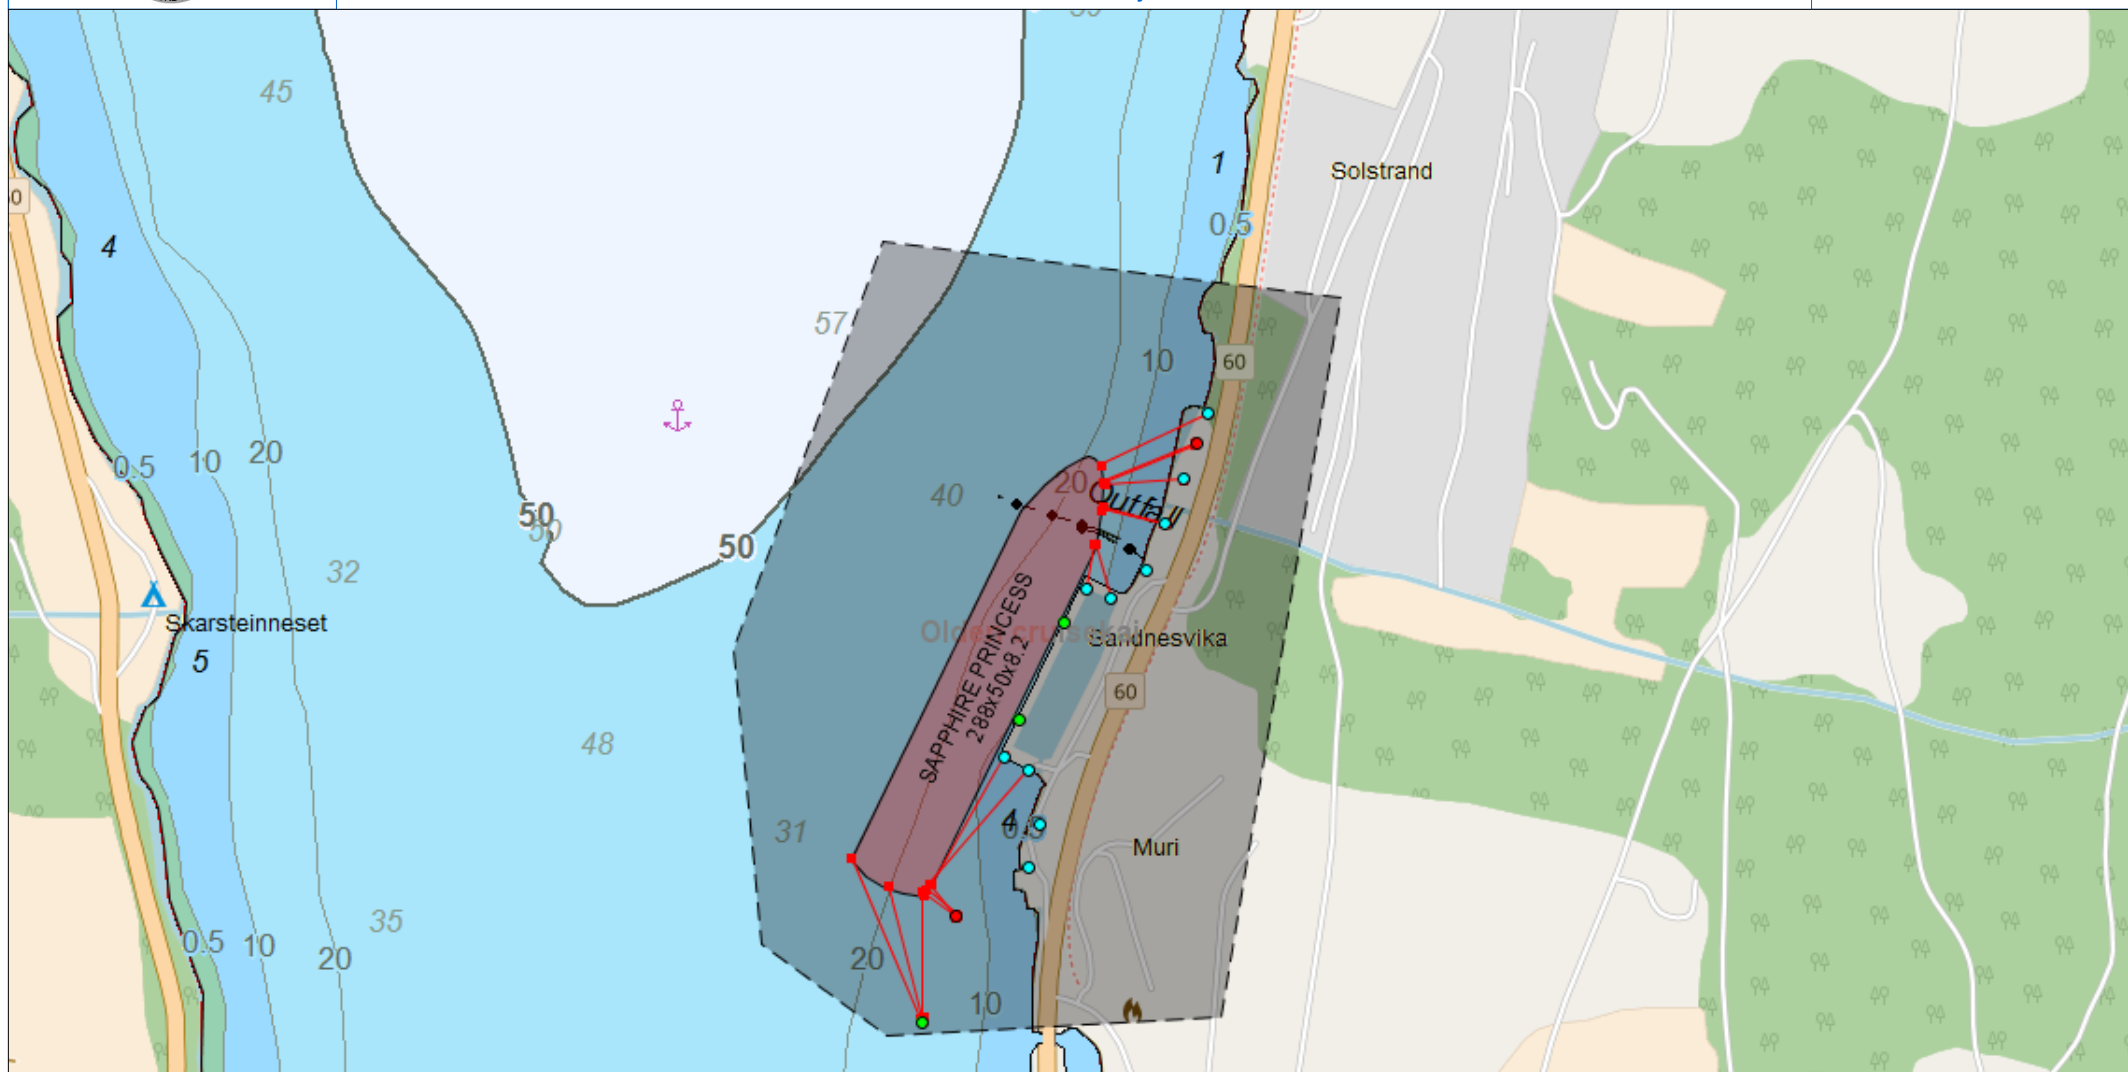

Mooringplan

Port of Nordfjord

● Bollard ● Bollard 100t ● Bollard 170t ● Bollard 200t ● Bollard 50t			
Vessel	Bay	ETA	ETD
SAPHIRE PRINCESS	Olden cruisekai	19.06.2018 09:00:00	19.06.2018 19:00:00