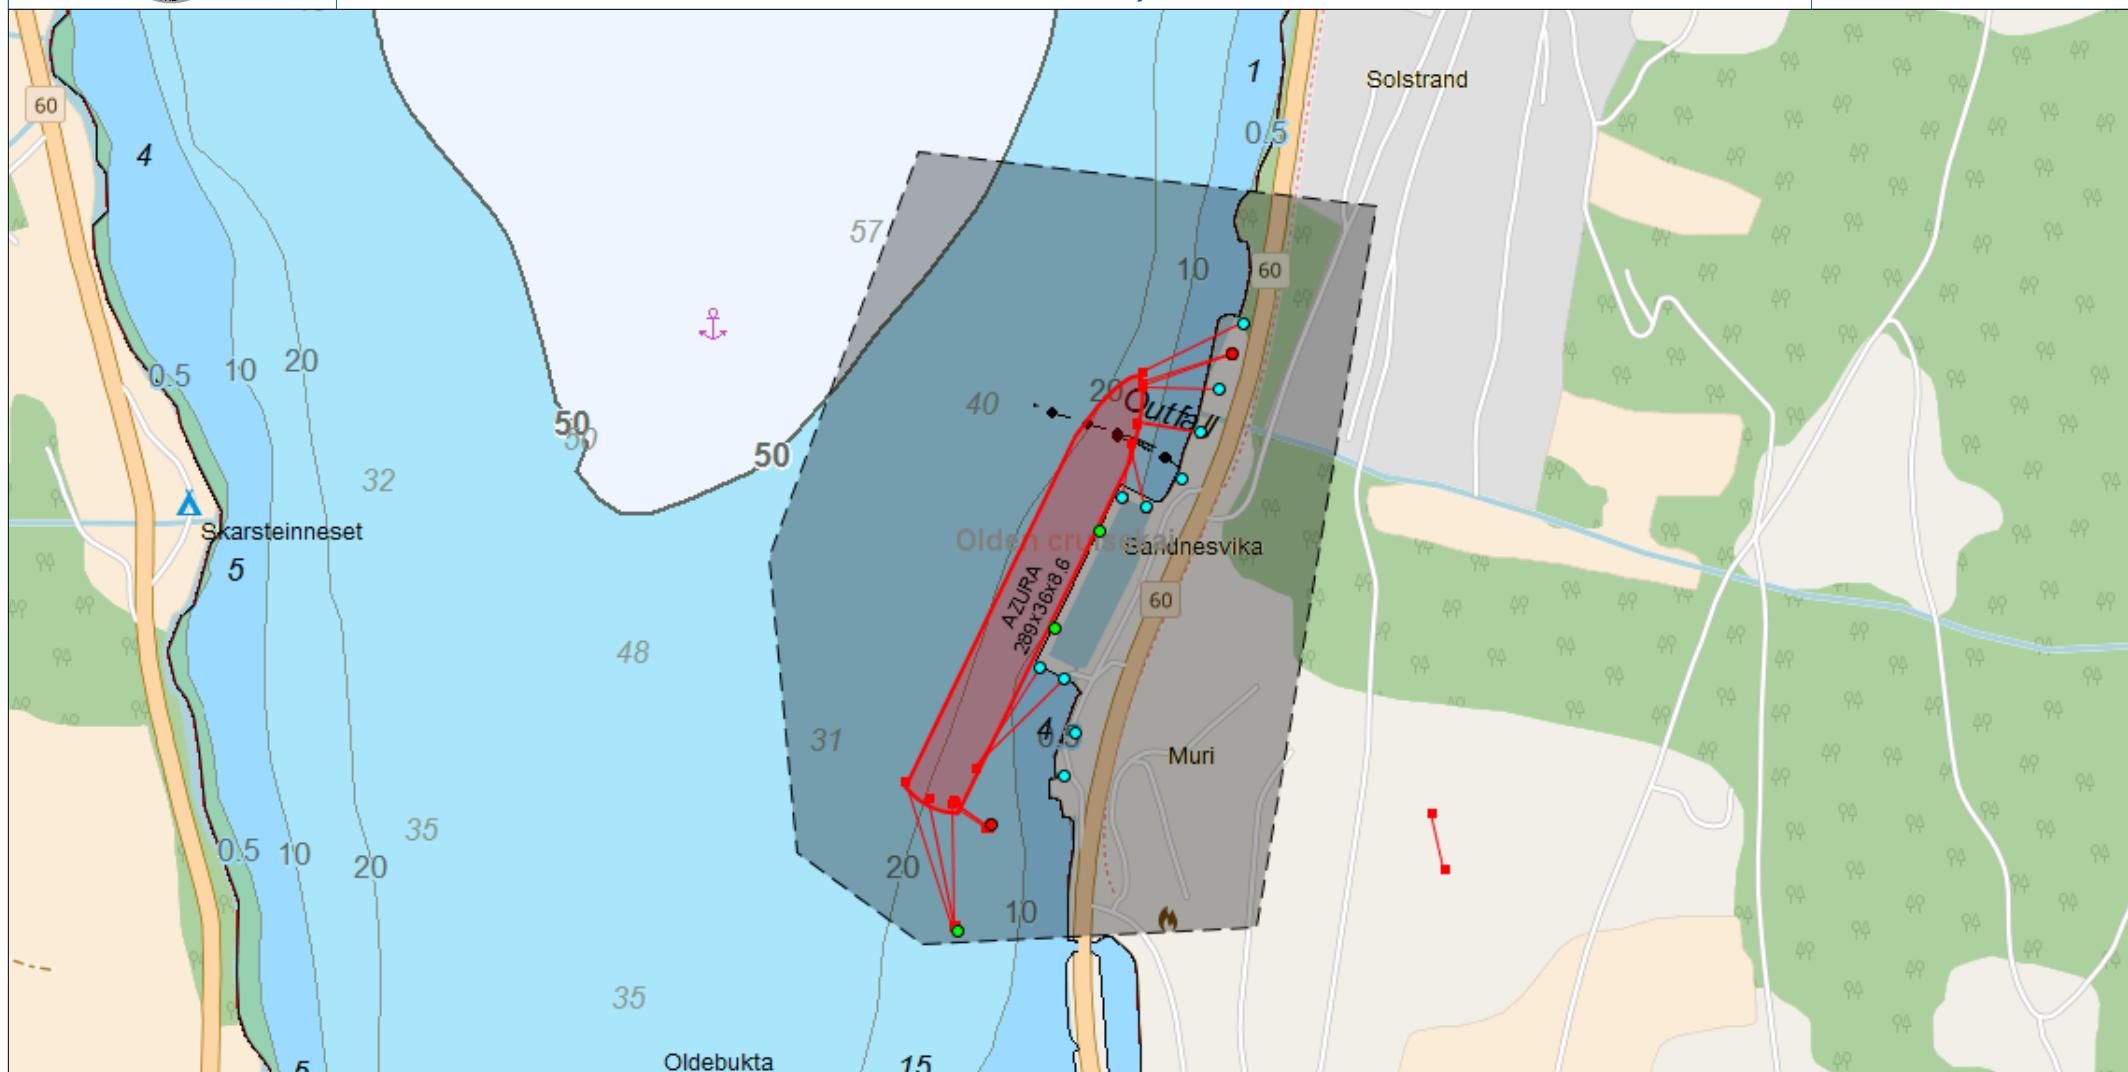

Mooringplan

Port of Nordfjord

Legend for mooring plan symbols:

- Bollard
- Bollard 100t
- Bollard 170t
- Bollard 200t
- Bollard 50t
- Mooring line

Vessel	Bay	ETA	ETD
AZURA	Olden cruisekai	26.06.2018 09:00:00	26.06.2018 18:00:00